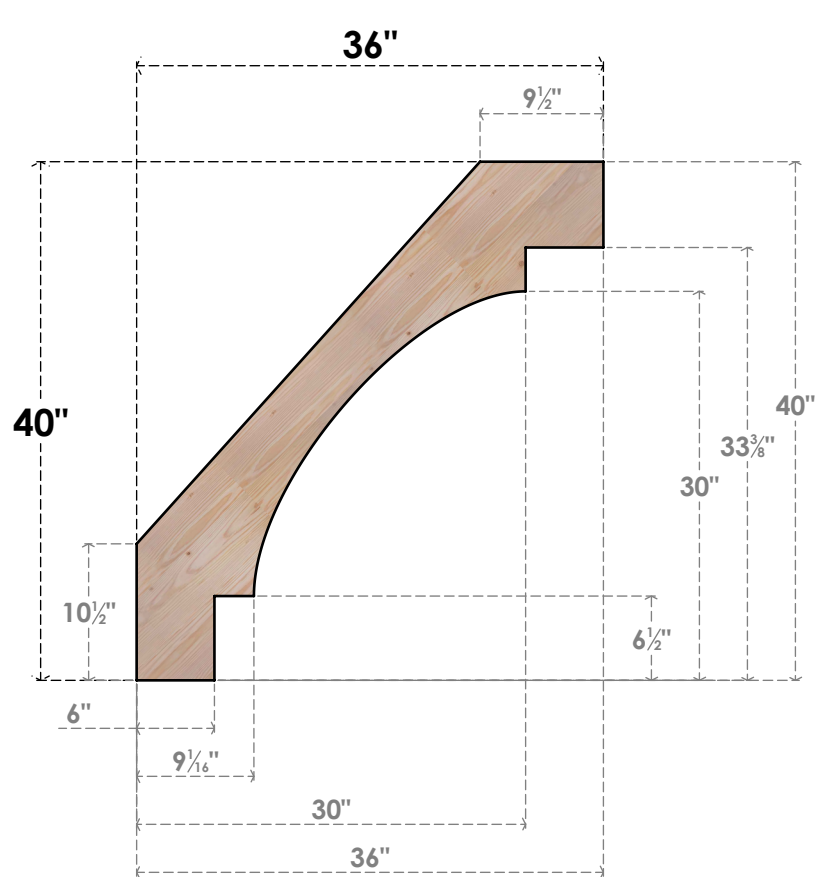

BRC04X36X40MRC00SDF

3 1/2"W X 36"D X 40"H MERCED SMOOTH BRACE, DOUGLAS FIR

SIDE

FRONT

EKENA MILLWORK
 2300 WEST MAIN ST.
 CLARKSVILLE, TX 75426
 TOLL FREE: 866-607-0453
 WWW.EKENAMILLWORK.COM

NOTES

1. INSTALLATION TO BE COMPLETED IN ACCORDANCE WITH MANUFACTURER'S SPECIFICATIONS.
2. DRAWING MAY NOT BE TO SCALE
3. THIS DRAWING IS INTENDED FOR DESIGN AND PLANNING PURPOSES ONLY.
4. ALL INFORMATION CONTAINED HEREIN WAS CURRENT AT THE TIME OF DEVELOPMENT BUT MUST BE REVIEWED AND APPROVED BY THE PRODUCT MANUFACTURER TO BE CONSIDERED ACCURATE.
5. PRODUCTS ARE NOT KILN DRIED. THIS ITEM IS UNIQUE AND WILL CONTAIN THE NATURAL VARIATIONS THAT THE WOOD SPECIES OFFERS. THIS MAY RESULT IN VARIATIONS UP TO 1/4"