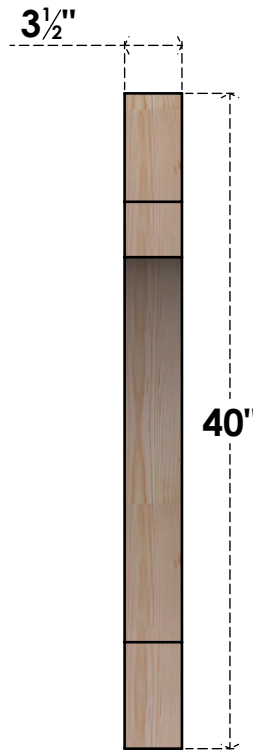

BRC04X36X40MRC00SDF

3 1/2"W X 36"D X 40"H MERCED SMOOTH BRACE, DOUGLAS FIR

SIDE

FRONT

EKENA MILLWORK
 2300 WEST MAIN ST.
 CLARKSVILLE, TX 75426
 TOLL FREE: 866-607-0453
 WWW.EKENAMILLWORK.COM

NOTES

1. INSTALLATION TO BE COMPLETED IN ACCORDANCE WITH MANUFACTURER'S SPECIFICATIONS.
2. DRAWING MAY NOT BE TO SCALE
3. THIS DRAWING IS INTENDED FOR DESIGN AND PLANNING PURPOSES ONLY.
4. ALL INFORMATION CONTAINED HEREIN WAS CURRENT AT THE TIME OF DEVELOPMENT BUT MUST BE REVIEWED AND APPROVED BY THE PRODUCT MANUFACTURER TO BE CONSIDERED ACCURATE.
5. PRODUCTS ARE NOT KILN DRIED. THIS ITEM IS UNIQUE AND WILL CONTAIN THE NATURAL VARIATIONS THAT THE WOOD SPECIES OFFERS. THIS MAY RESULT IN VARIATIONS UP TO 1/4"